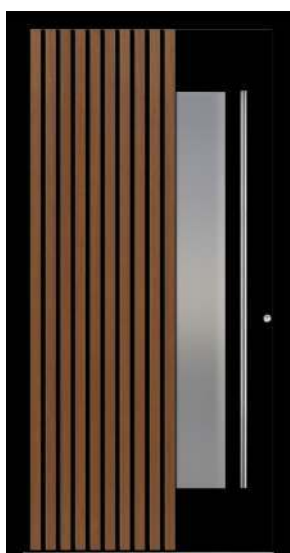

NEW

Doors with 3D aluminum strips

REFINED

On the exterior side of the door leaf, aluminum strips are attached, creating an attractive 3D appearance. The strips are available in seven wood decors.

Available in the following systems:

- ✓ Wood/aluminum, system 80/78
- ✓ Aluminum, system ADS 95AK.SI, with a double-sided flush-mounted leaf design

LEVENT

CANARY

More than **35** years

WINDOWS
DOORS

TRIUMPH

Inles d.d.

SI - 1310 Ribnica, Kolodvorska 22
tel.: 01 8377 100, fax: 01 8377 333
e-mail: info@inles.si