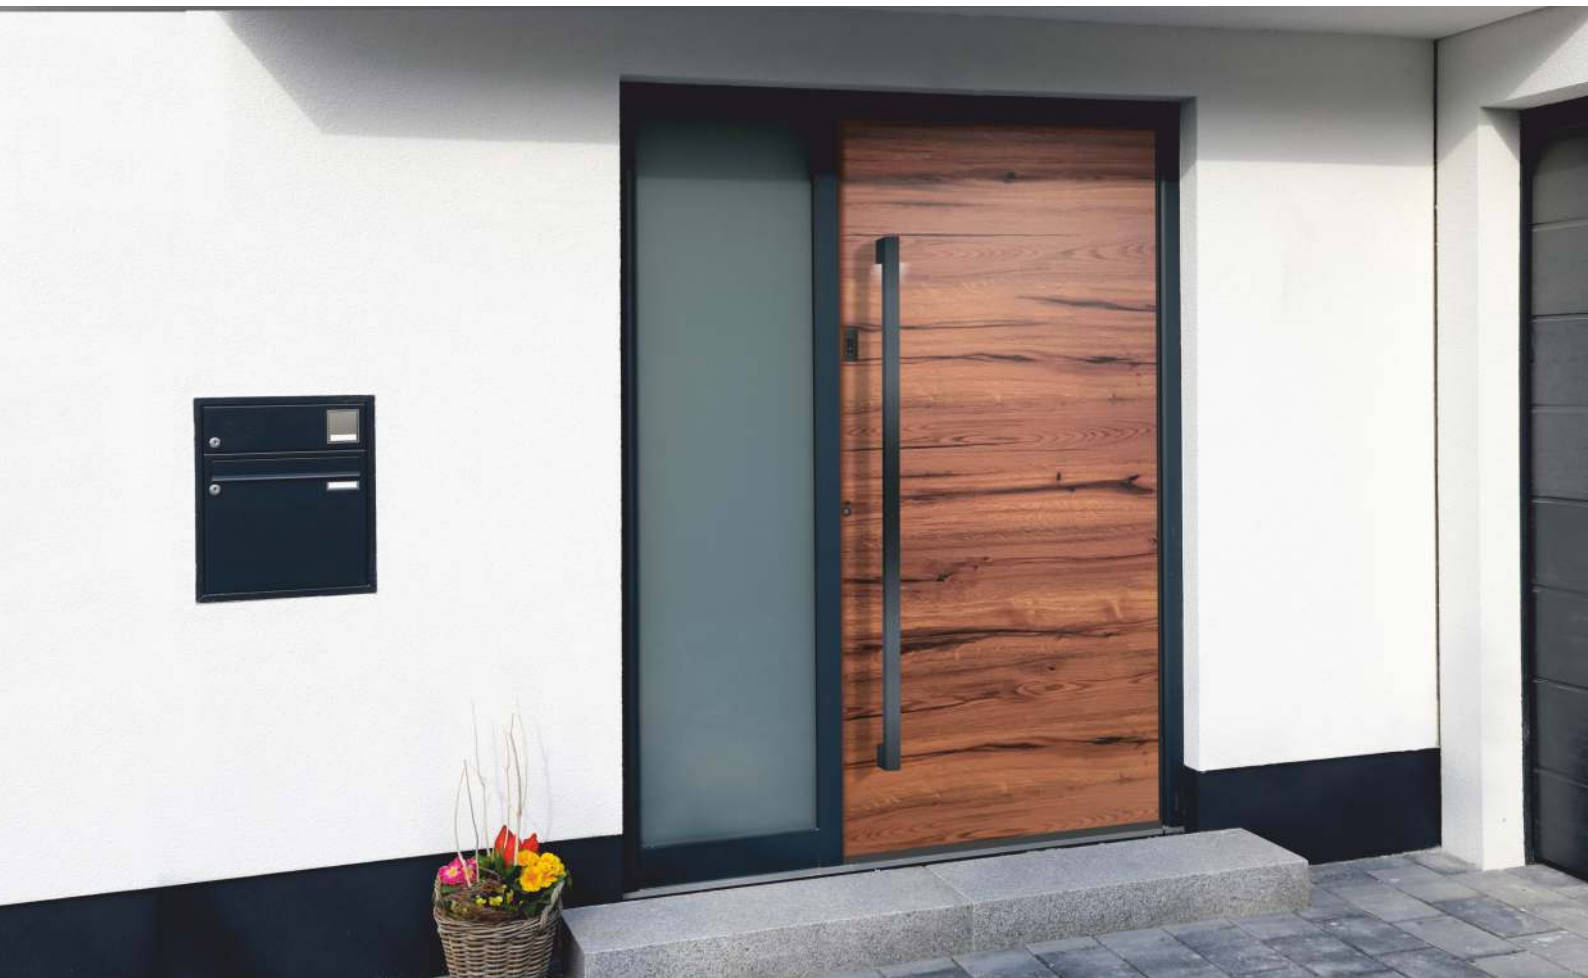

TREND

Imaginative and light, bold and dynamic - you will feel all this and much more when watching a front door from our TREND series model range. The doors boast a sophisticated range of glass motif, refined applications, a wide array of elegant handles, and flush stainless steel bands as well as a magical interplay of light when the LEDs are switched on. Relax, enjoy, and choose and equip the doors of your dreams.