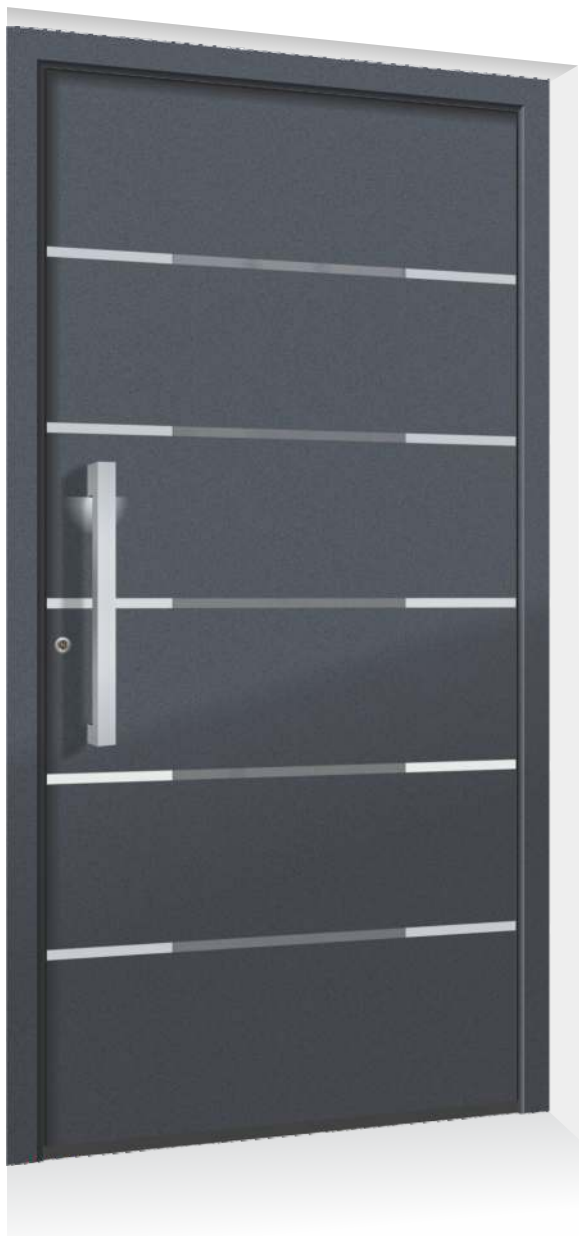

Model AT 267

Color DB 703 Metallic glatt
Application stainless steel 10/20
Glass samo Orn. Satinato white obojestransko
Handle P 2/2